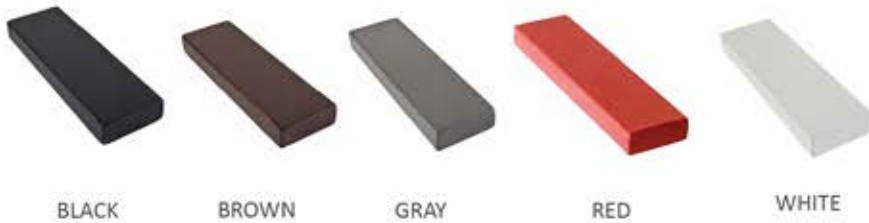

AMBER

TALL SIDE TABLE

MEASUREMENTS

PRODUCT # : WA2018B
DIAMETER : 17.91"
HEIGHT : 20.87"

MATERIALS

Heavy gauge powder coated aluminum frame.

Tempered glass or teak wood top.

FINISH OPTIONS

FRAMING COLOR OPTIONS

TABLE TOP OPTIONS

WARRANTY INFORMATION

PLEASE REFER TO OUR WEBSITE : <https://babmar.com/p-28242-warranty.html>

www.babmar.com
info@babmar.com