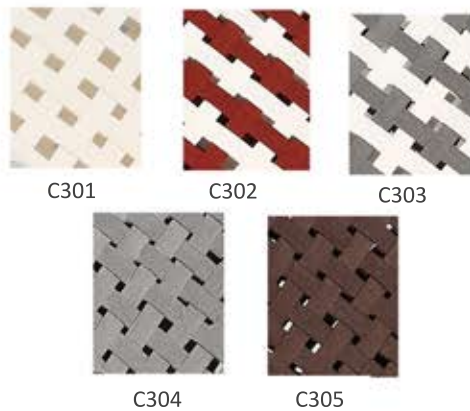

STRAPPING OPTIONS