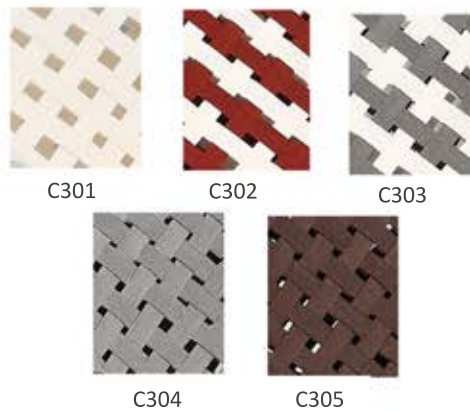

FLORENCE

LARGE ROUND COFFEE TABLE

MEASUREMENTS :

PRODUCT # : WA2042
LENGTH : 31.49"
WIDTH/DEPTH : 31.49"
OVERALL HEIGHT : 13.78"

MATERIALS

Heavy gauge powder coated aluminum frame.
Tempered Glass or Teak Wood Table top.

FINISH OPTIONS

FRAME COLOR OPTIONS

STRAPPING OPTIONS

TABLE TOP OPTIONS

WARRANTY INFORMATION

PLEASE REFER TO OUR WEBSITE : <https://babmar.com/p-28242-warranty.html>