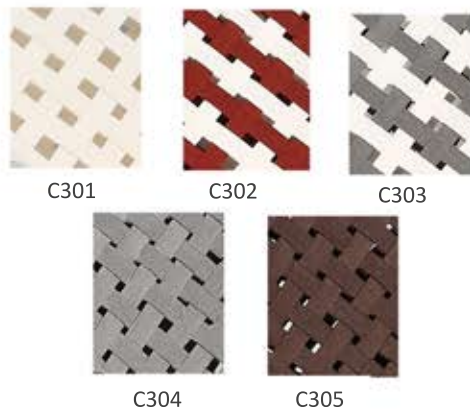

STRAPPING OPTIONS