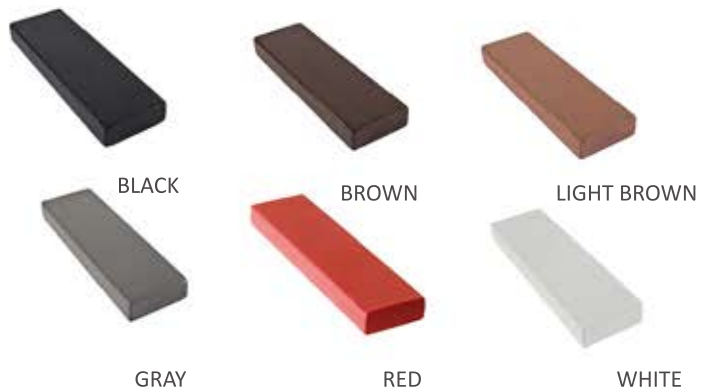

WICKER OPTIONS

FABRIC OPTIONS

PLEASE REFER TO THE FABRIC OPTIONS FACT SHEET : <https://babmar.com/p-28241-finish-options.html>

WARRANTY INFORMATION

PLEASE REFER TO OUR WEBSITE : <https://babmar.com/p-28242-warranty.html>