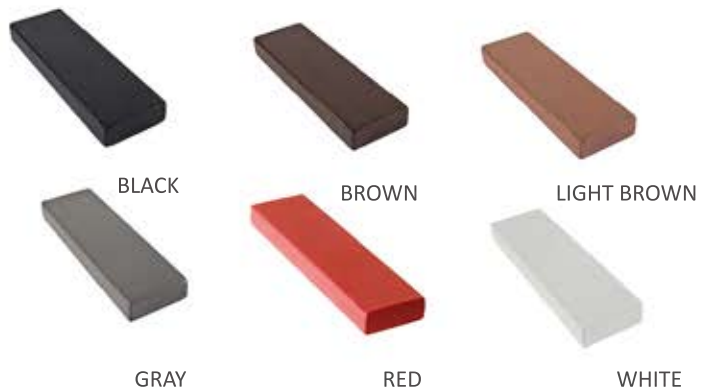

WICKER OPTIONS

FABRIC OPTIONS

PLEASE REFER TO THE FABRIC OPTIONS FACT SHEET : <https://babmar.com/p-28241-finish-options.html>

WARRANTY INFORMATION

PLEASE REFER TO OUR WEBSITE : <https://babmar.com/p-28242-warranty.html>