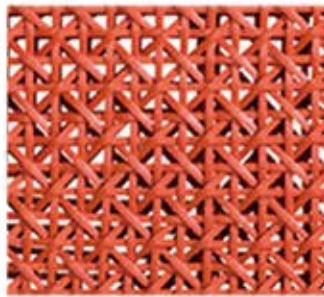

POLO CLUB CHAIR

MEASUREMENTS

PRODUCT # : WA1004
LENGTH : 27.95"
WIDTH/DEPTH : 27.95"
HEIGHT : 25.2"

MATERIALS

Heavy gauge powder coated aluminum frame.
Quick dry foam
Commercial grade PE resin wicker.

FINISH OPTIONS

WICKER OPTIONS

ED 6003

ED 6004

ED 6001

ED 6002

FABRIC OPTIONS

PLEASE REFER TO THE FABRIC OPTIONS FACT SHEET : <https://babmar.com/p-28241-finish-options.html>

WARRANTY INFORMATION