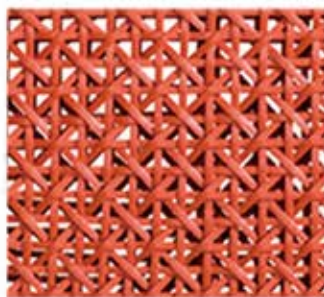

PROVENCE CORNER CHAIR

MEASUREMENTS

PRODUCT # : WA1092-4
LENGTH : 34.65"
WIDTH/DEPTH : 34.64"
HEIGHT : 24.01"

MATERIALS

Heavy gauge powder coated aluminum frame.
Quick dry foam
Commercial grade PE resin wicker.

FINISH OPTIONS

WICKER OPTIONS

ED 6003

ED 6004

ED 6001

ED 6002

FABRIC OPTIONS

PLEASE REFER TO THE FABRIC OPTIONS FACT SHEET : <https://babmar.com/p-28241-finish-options.html>