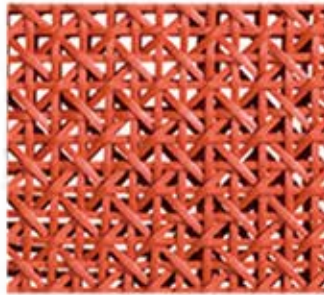

PROVENCE RIGHT ARM CHAISE

MEASUREMENTS

PRODUCT # : WA1092-5
LENGTH : 86.22"
WIDTH/DEPTH : 34.65"
HEIGHT : 24.01"

MATERIALS

Heavy gauge powder coated aluminum frame.
Quick dry foam
Commercial grade PE resin wicker.

FINISH OPTIONS

WICKER OPTIONS

ED 6003

ED 6004

ED 6001

ED 6002

FABRIC OPTIONS

PLEASE REFER TO THE FABRIC OPTIONS FACT SHEET : <https://babmar.com/p-28241-finish-options.html>