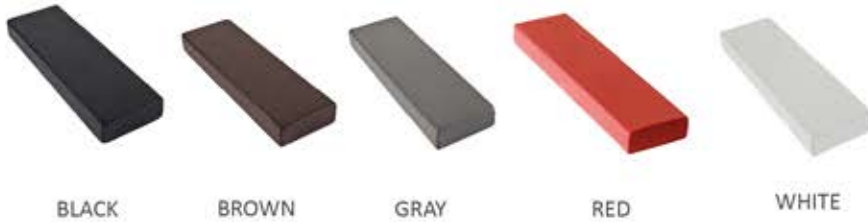

AMBER

DINING TABLE FOR EIGHT

MEASUREMENTS

PRODUCT # : WA4045B
LENGTH : 96.4"
WIDTH/DEPTH : 39.37"
HEIGHT : 29.53"

MATERIALS

Heavy gauge powder coated aluminum frame.

Tempered glass top.

FINISH OPTIONS

FRAMING COLOR OPTIONS

BLACK

BROWN

GRAY

RED

WHITE

TABLE TOP OPTIONS

TEAK
WOOD