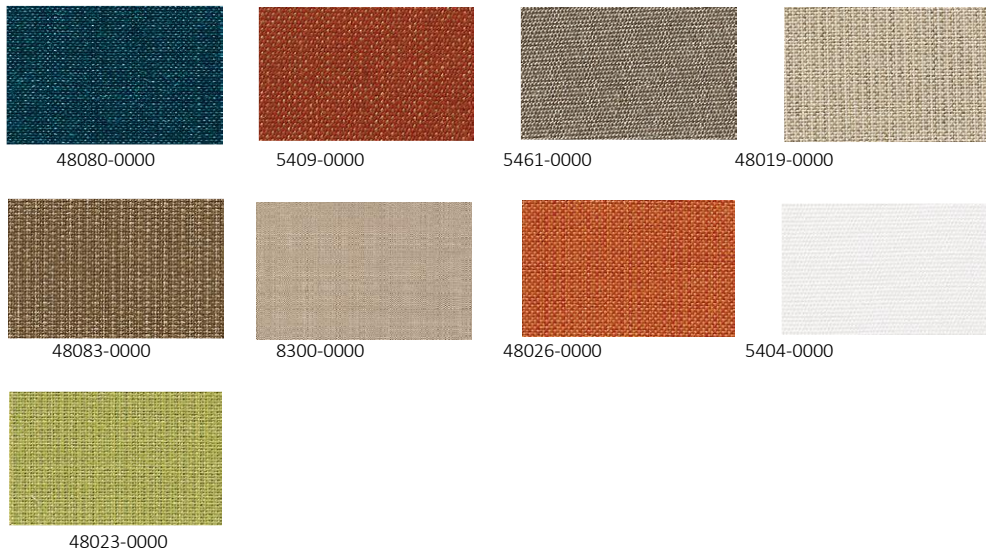

RIVIERA

DOUBLE CHAISE LOUNGE

MEASUREMENTS

PRODUCT # B1214
LENGTH: 66.92"
WIDTH/DEPTH: 82.67"
HEIGHT: 16.53"
YARDS FOR COM: 10

Frame Color Options:

Gradeln Fabric:

Warranty:

Please refer to our Website: <https://babmar.com/ft-6-product-and-warranty-information.html>