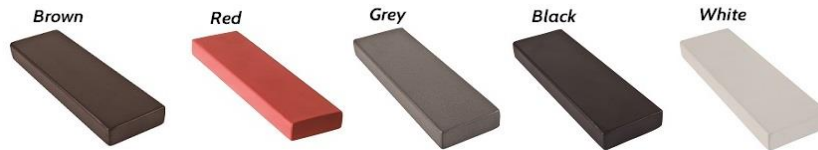

PRODUCT NAME: **Amber Dining Bench**
 PRODUCT #: BAB 7688
 LENGTH: 65"
 WIDTH|DEPTH: 21"
 OVERALL HEIGHT: 18"
 WEIGHT: 68LBS

Frame Color Options:

Bench Top: Teak

Fabric Cushion Options:

Warranty:

Please refer to our Website: <https://babmar.com/ft-6-product-and-warranty-information.html>